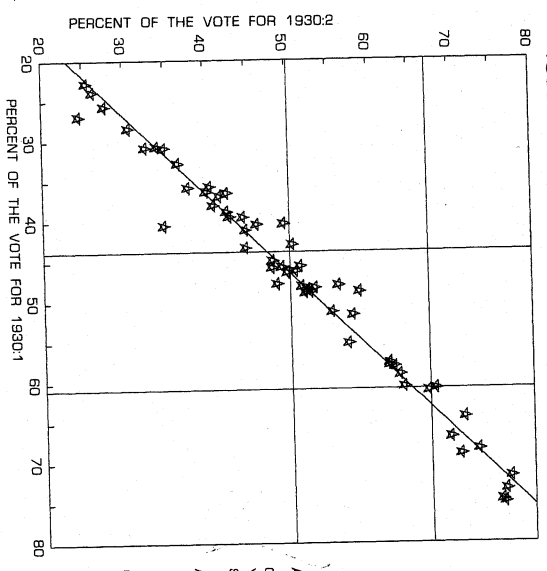

TWENTY-SECOND LEGISLATIVE ASSEMBLY

CORRELATION:  
1930:1 10-YEAR UNIVERSITY MILL LEVY WITH  
1930:2 \$3 MILLION BUILDING BONDS

ANALYSIS:  
CORRELATION (r) 0.9848  
Y-INTERCEPT (a) 2.5095  
SLOPE (b) 1.0272